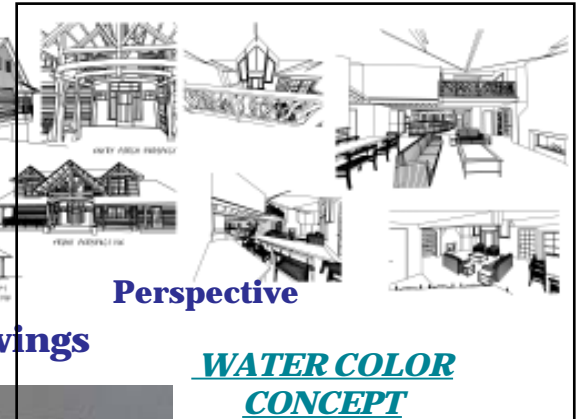

BIM ENABLE GREEN DESIGN

BIM Enable Overview Page

CONCEPT DESIGN

Perspective

Sketch Study

Sketches

Home Design Project Page

Retreat Home Design

Line Drawings

Perspective

WATER COLOR
CONCEPT

DESIGN STUDIES

Design Studies Project Page

Color & Material Study

Space Connections

Perspective Sections

Water Color Study

ANIMATION

Link to Web Content

Design Image Walk

Animation Page

SIMULATIONS

Isometric Views

Details Explored